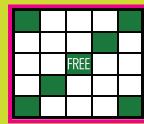

## EXTRAS

Paper Warm Ups (6-on) ..... \$4  
 Electronic Warm Ups ..... \$5  
 Wack-A-Doo ..... \$3  
 Bonus Packs ..... \$5  
 Early Birds ..... \$5  
 Double Take Jackpot ..... \$2  
 Special Jackpot Game ..... \$3  
 Advantage Jackpot ..... \$3  
 Mega Jackpot ..... \$3  
 Super Jackpot ..... \$3  
 Pick 8 Jackpot ..... \$1  
 Bonzai Trade-Offs ..... \$1  
 MP ..... \$4  
 Hot Ball ..... \$1  
 Half-time Pack ..... \$10  
 (132 Regular Game 6-10)

### BEGINS AT 6PM

WARM UPS \$4 (PAPER 6-ON) \$5 (15 Electronic Cards)

Game 1 (Blue)	Straight Line (Corners Count)	\$100
Game 2 (Orange)	Straight Line (Corners Count)	\$100
Game 3 (Green)	Straight Line (Corners Count)	\$100
Game 4 (Yellow)	Straight Line (Corners Count)	\$100
Game 5 (Pink)	Double Bingo (Corners Count)	\$200

STRAIGHT LINES  
CORNERS COUNT

DOUBLE BINGO  
CORNERS COUNT

TRIPLE BINGO W/WILD #

TWO STRAIGHT LINES

CRAZY 8 PACK

WACK-A-DOO \$3		Minimum Payout \$200
Game 1 (Yellow)	Triple Bingo (with wild #)	10X Last #
Game 2 (Blue)	Any 2 Straight Lines	10X Last #
Game 3 (Olive)	Crazy 8 Pack	10X Last #

EARLY BIRD SPECIAL \$5		Level I	Level II
Pink (6-on)	Texas Blackout	\$750	\$1,000
	Consolation	\$250	\$500

TEXAS BLACKOUT

DOUBLE TAKE JACKPOT \$2		
Blue	Blackout (by designated #)	Posted Jackpot
	Consolation	\$1,999