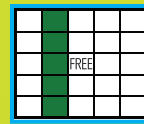

## \$150 ELECTRONIC

(264) Regular Game Cards  
 (12) Warm Ups  
 (12) Wack-A-Doo Cards  
 (36) Early Bird Cards  
 (10) Pick 8 Jackpots  
 (4) Double Take Jackpots  
 (15) Advantage Jackpots  
 (15) Super Jackpots  
 (15) Mega Jackpots  
 MP  
 Hot Ball

## EXTRAS

Paper Warm Ups (6-on) ..... \$4  
 Electronic Warm Ups ..... \$5  
 Wack-A-Doo ..... \$3  
 Bonus Packs ..... \$5  
 Early Birds ..... \$5  
 Double Take Jackpot ..... \$2  
 Special Jackpot Game ..... \$3  
 Advantage Jackpot ..... \$3  
 Mega Jackpot ..... \$3  
 Super Jackpot ..... \$3  
 Pick 8 Jackpot ..... \$1  
 Bonzai Trade-Offs ..... \$1  
 MP ..... \$4  
 Hot Ball ..... \$1  
 Half-time Pack ..... \$10  
 (132 Regular Game 6-10)

### BEGINS AT 6PM

WARM UPS \$4 (PAPER 6-ON) \$5 (15 Electronic Cards)

Game 1 (Blue)	Straight Line (Corners Count)	\$100
Game 2 (Orange)	Straight Line (Corners Count)	\$100
Game 3 (Green)	Straight Line (Corners Count)	\$100
Game 4 (Yellow)	Straight Line (Corners Count)	\$100
Game 5 (Pink)	Double Bingo (Corners Count)	\$200

STRAIGHT LINES  
CORNERS COUNT

DOUBLE BINGO  
CORNERS COUNT

TRIPLE BINGO W/WILD #

TWO STRAIGHT LINES

CRAZY 8 PACK

WACK-A-DOO \$3		Minimum Payout \$200
Game 1 (Yellow)	Triple Bingo (with wild #)	10X Last #
Game 2 (Blue)	Any 2 Straight Lines	10X Last #
Game 3 (Olive)	Crazy 8 Pack	10X Last #