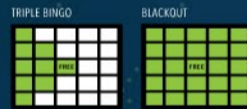

WARM UPS

- Game 1 (Blue)
- Game 2 (Orange)
- Game 3 (Green)
- Game 4 (Yellow)
- Game 5 (Pink)

- Straight Line (corners count)
- Straight Line (corners count)
- Straight Line (corners count)
- Straight Line (corners count)
- Double Bingo (corners count)

- \$150
- \$150
- \$150
- \$150
- \$300

WACK-A-DOO

- Game 1 (Yellow)
- Game 2 (Blue)
- Game 3 (Olive)

- Triple Bingo (with wild #)
- Any 2 Straight Lines
- Crazy 8 Pack

- Minimum payout \$200
- 10X Last #
- 10X Last #
- 10X Last #

REGULAR GAMES 1-3

- Game 1 (Pink)
- Game 2 (Yellow)
- Game 3 (Aqua)

- Sycuan 7
- 2 Straight Lines
- Giant Crazy Kite

- \$1,199 / \$1,199
- \$1,199 / \$1,199
- \$1,199 / \$1,199

DATE WITH DAD

Over **\$60,000** Must Go!

JACKPOT #1

- Crazy Pyramid \$500
- Blackout \$5,000
- Blackout Consolation \$2,000

JACKPOT #2

- Indian Star \$500
- Blackout \$5,000
- Blackout Consolation \$2,000

REGULAR GAMES 4-6

- Game 4 (Olive)
- Game 5 (Brown)
- Game 6 (Peach)