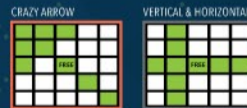

WARM UPS

- Game 1 (Blue)
- Game 2 (Orange)
- Game 3 (Green)
- Game 4 (Yellow)
- Game 5 (Pink)

- Straight Line (corners count)
- Straight Line (corners count)
- Straight Line (corners count)
- Straight Line (corners count)
- Double Bingo (corners count)

JACKPOT #1

- Crazy Pyramid \$500
- Blackout \$5,000
- Blackout Consolation \$2,000

JACKPOT #2

- Indian Star \$500
- Blackout \$5,000
- Blackout Consolation \$2,000

REGULAR GAMES 4-6

- Game 4 (Olive)
- Game 5 (Brown)
- Game 6 (Peach)

- Crazy Letter "L" \$1,199 / \$1,199
- Double Hardway Bingo \$1,199 / \$1,199
- Letter "X" \$1,199 / \$1,199

HOUSE DRAWINGS

5 Names @ \$200 / 5 Names @ 500 Free Cards

JACKPOT #3

- Hard Stamp & Hard Line \$500
- Blackout \$5,000
- Blackout Consolation \$2,000

REGULAR GAMES 7-8

- Game 7 (Orange)
- Game 8 (Grey)

- Crazy Arrow \$1,199 / \$1,199
- Vertical and Horizontal \$1,199 / \$1,199

JACKPOT #4

- Block of Nine \$500
- Blackout \$5,000
- Blackout Consolation \$2,000