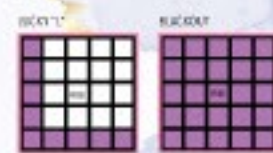

LUCKY JACKPOT

Pink	Lucky "L"	$500
	Blackout (by designated #)	Posted Jackpot
	Consolation	$2,500