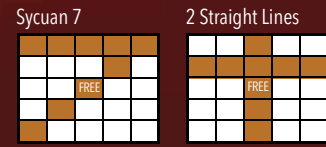

Blackout

Jackpot #3
(Purple Border)

Must Go Blackout

\$15,000

Crazy Letter "T"

Two Straight Lines

REGULAR GAMES 7-8
Game 7 (Olive)
Game 8 (Aqua)

Crazy Letter "T"
Two Straight Lines

\$7,000
\$8,000

Blackout

Jackpot #4
(Red Border)

Must Go Blackout

\$20,000

JACKPOT #5
(Orange Tint) Must Go Blackout \$25,000

REGULAR GAMES 9-10
Game 9 (Yellow)
Game 10 (Lime)

2 Hardway Bingos Letter "X" \$9,000 \$10,000

Special Blackout
(Green Border) Must Go Blackout \$50,000

BLOCK 3
REGULAR GAMES 1-2
Game 1 (Green)
Game 2 (Purple)

Sycuan 7 Payouts
\$1,000
2 Straight Lines \$2,000

JACKPOT #1
(Pink Border) Must Go Blackout \$15,000

REGULAR GAMES 3-4
Game 3 (Grey)
Game 4 (Orange)

Giant Crazy Kite \$3,000
Crazy Letter "L" \$4,000

JACKPOT #2
(Orange Border) Must Go Blackout \$20,000

REGULAR GAMES 5-6
Game 5 (Red)
Game 6 (Brown)

Double Hardway Bingo \$5,000
Letter "X" \$6,000