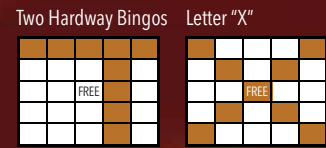

Blackout

Jackpot #3
(Purple Border)

Must Go Blackout

\$15,000

Crazy Letter "T"

Two Straight Lines

REGULAR GAMES 7-8
Game 7 (Olive)
Game 8 (Aqua)

Crazy Letter "T"
Two Straight Lines

\$7,000
\$8,000

Blackout

Jackpot #4
(Red Border)

Must Go Blackout

\$20,000

JACKPOT #5
(Orange Tint) Must Go Blackout \$25,000

REGULAR GAMES 9-10
Game 9 (Yellow)
Game 10 (Lime)

2 Hardway Bingos Letter "X" \$9,000 \$10,000

Special Blackout
(Green Border) Must Go Blackout \$50,000

BLOCK 3
REGULAR GAMES 1-2
Game 1 (Green)
Game 2 (Purple)

Sycuan 7 Payouts
\$1,000
2 Straight Lines \$2,000

JACKPOT #1
(Pink Border) Must Go Blackout \$15,000

REGULAR GAMES 3-4
Game 3 (Grey)
Game 4 (Orange)

Giant Crazy Kite \$3,000
Crazy Letter "L" \$4,000

JACKPOT #2
(Orange Border) Must Go Blackout \$20,000

REGULAR GAMES 5-6
Game 5 (Red)
Game 6 (Brown)

Double Hardway Bingo \$5,000
Letter "X" \$6,000