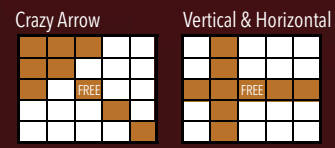

Special Blackout
(Green Border) Must Go Blackout \$50,000

BLOCK 3
REGULAR GAMES 1-2
Game 1 (Green)
Game 2 (Purple)

Sycuan 7 Payouts
\$1,000
2 Straight Lines \$2,000

JACKPOT #1
(Pink Border) Must Go Blackout \$15,000

REGULAR GAMES 3-4
Game 3 (Grey)
Game 4 (Orange)

Giant Crazy Kite \$3,000
Crazy Letter "L" \$4,000

JACKPOT #2
(Orange Border) Must Go Blackout \$20,000

REGULAR GAMES 5-6
Game 5 (Red)
Game 6 (Brown)

Double Hardway Bingo \$5,000
Letter "X" \$6,000

JACKPOT #3
(Purple Tint) Must Go Blackout \$20,000

HOUSE DRAWINGS
5 Drawings for \$400
5 Drawings for 500 Free Cards
10 Minute Intermission

JACKPOT #4
(Orange Tint) Must Go Blackout \$25,000

REGULAR GAMES 7-8
Game 7 (Olive)
Game 8 (Aqua)

Crazy Arrow \$7,000
Vertical and Horizontal \$8,000

JACKPOT #5
(Green Tint) Must Go Blackout \$25,000

REGULAR GAMES 9-10
Game 9 (Yellow)
Game 10 (Lime)

Diagonal w/Opposite Stamp \$9,000
Crazy Letter "T" \$10,000