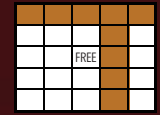

Crazy Letter "T"

Two Straight Lines

REGULAR GAMES 7-8
Game 7 (Olive)
Game 8 (Aqua)

Crazy Letter "T"
Two Straight Lines

\$7,000
\$8,000

Blackout

Jackpot #4
(Green Stripe)

Must Go Blackout

\$10,000

Blackout

JACKPOT #5
(Blue Border)

Must Go Blackout

\$10,000

Two Hardway Bingos

Letter "X"

REGULAR GAMES 9-10
Game 9 (Yellow)
Game 10 (Lime)

2 Hardway Bingos
Letter "X"

\$9,000
\$10,000

Blackout

Special Blackout
(Olive Border)

Must Go Blackout

\$50,000

Triple Bingo

Block of Nine

BLOCK 2

REGULAR GAMES 1-2 (No MP Games 1-2)
Game 1 (Green)
Game 2 (Purple)

Triple Bingo w/ wild #
Block of 9

Payouts
\$1,000
\$2,000

Jackpot #1
(Brown Border)

Must Go Blackout

\$10,000

Blackout