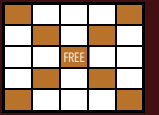

Crazy Letter "T"

Two Straight Lines

REGULAR GAMES 7-8
Game 7 (Olive)
Game 8 (Aqua)

Crazy Letter "T"
Two Straight Lines

\$7,000
\$8,000

Blackout

Jackpot #4
(Green Stripe)

Must Go Blackout

\$10,000

Blackout

JACKPOT #5
(Blue Border)

Must Go Blackout

\$10,000

Two Hardway Bingos

Letter "X"

REGULAR GAMES 9-10
Game 9 (Yellow)
Game 10 (Lime)

2 Hardway Bingos
Letter "X"

\$9,000
\$10,000

Blackout

Special Blackout
(Olive Border)

Must Go Blackout

\$50,000

Triple Bingo

Block of Nine

BLOCK 2

REGULAR GAMES 1-2 (No MP Games 1-2)
Game 1 (Green)
Game 2 (Purple)

Triple Bingo w/ wild #
Block of 9

Payouts
\$1,000
\$2,000

Jackpot #1
(Brown Border)

Must Go Blackout

\$10,000

Blackout