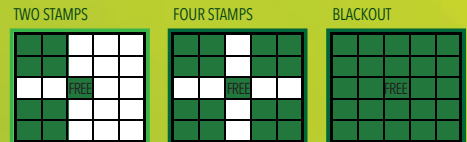

**HOUSE DRAWINGS**

**MEGA JACKPOT \$3**

Red	Indian Star	\$200
	Blackout (by designated #)	Posted Jackpot
	Consolation	\$2,000

**REGULAR GAMES 5-8**

Game 5 (Brown)	Double Hardway Bingo	\$1,199/\$500
Game 6 (Peach)	Letter "X"	\$1,199/\$500
Game 7 (Orange)	Crazy Arrow	\$1,199/\$500
Game 8 (Grey)	Vertical and Horizontal	\$1,199/\$500

**ADVANTAGE JACKPOT \$3**

Black	Triple Bingo	\$200
	Blackout (by designated #)	Posted Jackpot
	Consolation	\$2,000

**PICK 8 JACKPOT \$1**

Bingo in 20 #'s or less	Posted Jackpot
Consolation	\$2,000

**SUPER JACKPOT \$3**

White	Double Bingo (Corners Count)	\$100
	Inside Picture Frame	\$150
	Outside Picture Frame	\$250
	Blackout (by designated #)	Posted Jackpot
	Consolation	\$2,000

**LATE GAME SPECIAL**

Lime (6-on)	Two Stamps	Level I	Level II
Green (6-on)	Four Stamps	\$150	\$300
	Blackout	\$250	\$500
		\$650	\$1,199