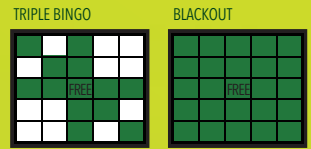

(132 Regular Game Cards)

STRAIGHT LINES  
CORNERS COUNT

DOUBLE BINGO  
CORNERS COUNT

TRIPLE BINGO W/WILD #

TWO STRAIGHT LINES

CRAZY 8 PACK

TEXAS BLACKOUT

BLACKOUT

SYCUAN 7

TWO STRAIGHT LINES

GIANT CRAZY KITE

CRAZY LETTER "L"

**MIDDLE GAME SPECIAL**

Blue (6-on)	Layer Cake (Any 2 Layers)	Level I	Level II
Light Blue (6-on)	Layer Cake (Complete)	\$150	\$300
	Blackout	\$250	\$500
		\$650	\$1,199

**HOUSE DRAWINGS**

**MEGA JACKPOT \$3**

Red	Indian Star	\$200
	Blackout (by designated #)	Posted Jackpot
	Consolation	\$2,000

**REGULAR GAMES 5-8**

Game 5 (Brown)	Double Hardway Bingo	\$1,199/\$500
Game 6 (Peach)	Letter "X"	\$1,199/\$500
Game 7 (Orange)	Crazy Arrow	\$1,199/\$500
Game 8 (Grey)	Vertical and Horizontal	\$1,199/\$500

**ADVANTAGE JACKPOT \$3**

Black	Triple Bingo	\$200
	Blackout (by designated #)	Posted Jackpot
	Consolation	\$2,000

**PICK 8 JACKPOT \$1**

Bingo in 20 #'s or less	Posted Jackpot
Consolation	\$2,000

**SUPER JACKPOT \$3**