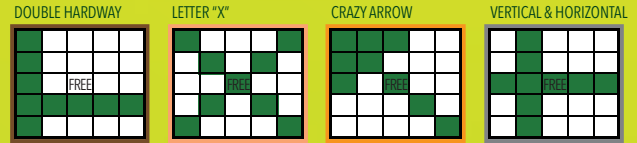

SYCUAN 7

TWO STRAIGHT LINES

GIANT CRAZY KITE

CRAZY LETTER "L"

**MIDDLE GAME SPECIAL**

Blue (6-on)	Layer Cake (Any 2 Layers)	Level I	Level II
Light Blue (6-on)	Layer Cake (Complete)	\$150	\$300
	Blackout	\$250	\$500
		\$650	\$1,199

**HOUSE DRAWINGS**

**MEGA JACKPOT \$3**

Red	Indian Star	\$200
	Blackout (by designated #)	Posted Jackpot
	Consolation	\$2,000

**REGULAR GAMES 5-8**

Game 5 (Brown)	Double Hardway Bingo	\$1,199/\$500
Game 6 (Peach)	Letter "X"	\$1,199/\$500
Game 7 (Orange)	Crazy Arrow	\$1,199/\$500
Game 8 (Grey)	Vertical and Horizontal	\$1,199/\$500

**ADVANTAGE JACKPOT \$3**

Black	Triple Bingo	\$200
	Blackout (by designated #)	Posted Jackpot
	Consolation	\$2,000

**PICK 8 JACKPOT \$1**

Bingo in 20 #'s or less	Posted Jackpot
Consolation	\$2,000

**SUPER JACKPOT \$3**