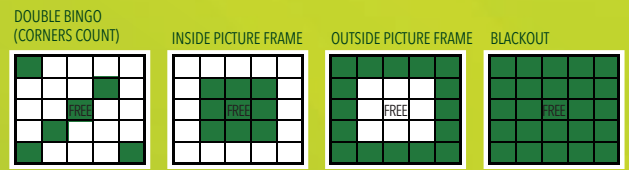

**HOUSE DRAWINGS**

**MEGA JACKPOT \$3**

Red	Indian Star	\$200
	Blackout (by designated #)	Posted Jackpot
	Consolation	\$2,000

**REGULAR GAMES 5-8**

Game 5 (Brown)	Double Hardway Bingo	\$1,199/\$500
Game 6 (Peach)	Letter "X"	\$1,199/\$500
Game 7 (Orange)	Crazy Arrow	\$1,199/\$500
Game 8 (Grey)	Vertical and Horizontal	\$1,199/\$500

**ADVANTAGE JACKPOT \$3**

Black	Triple Bingo	\$200
	Blackout (by designated #)	Posted Jackpot
	Consolation	\$2,000

**PICK 8 JACKPOT \$1**

Bingo in 20 #'s or less	Posted Jackpot
Consolation	\$2,000

**SUPER JACKPOT \$3**

White	Double Bingo (Corners Count)	\$100
	Inside Picture Frame	\$150
	Outside Picture Frame	\$250
	Blackout (by designated #)	Posted Jackpot
	Consolation	\$2,000

**LATE GAME SPECIAL**

Lime (6-on)	Two Stamps	Level I	Level II
Green (6-on)	Four Stamps	\$150	\$300
	Blackout	\$250	\$500
		\$650	\$1,199