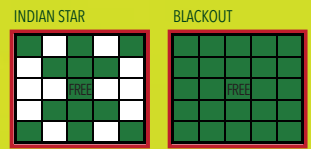

(132 Regular Game Cards)

STRAIGHT LINES  
CORNERS COUNT

DOUBLE BINGO  
CORNERS COUNT

TRIPLE BINGO W/WILD #

TWO STRAIGHT LINES

CRAZY 8 PACK

TEXAS BLACKOUT

BLACKOUT

SYCUAN 7

TWO STRAIGHT LINES

GIANT CRAZY KITE

CRAZY LETTER "L"

**MIDDLE GAME SPECIAL**

Blue (6-on)	Layer Cake (Any 2 Layers)	Level I	Level II
Light Blue (6-on)	Layer Cake (Complete)	\$150	\$300
	Blackout	\$250	\$500
		\$650	\$1,199

**HOUSE DRAWINGS**

**MEGA JACKPOT \$3**

Red	Indian Star	\$200
	Blackout (by designated #)	Posted Jackpot
	Consolation	\$2,000

**REGULAR GAMES 5-8**

Game 5 (Brown)	Double Hardway Bingo	\$1,199/\$500
Game 6 (Peach)	Letter "X"	\$1,199/\$500
Game 7 (Orange)	Crazy Arrow	\$1,199/\$500
Game 8 (Grey)	Vertical and Horizontal	\$1,199/\$500