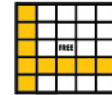

Straight Lines (Corners Count)

Double Bingo (4 Corners Count)

Triple Bingo w/Wild #

Any 2 Straight Lines

Crazy 8 Pack

Blackout

Blackout

Sycuan 7

2 Straight Lines

Giant Crazy Kite

Crazy Letter "L"

Layer Cake (Any 2 Layers)

Complete Layer Cake

Blackout

Indian Star

Blackout

Double Hardway Bingo

Letter "X"

Crazy Arrow

Vertical & Horizontal

Triple Bingo

Blackout

Circle 8

Double Bingo