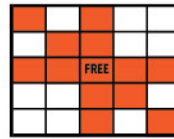

MATINEE BINGO LINEUP

MATINEE I - 9:30AM / MATINEE II - 11:45AM / MATINEE III - 2PM
 MATINEE III DAUBER'S CHANCE: LEVEL I - \$100 / LEVEL II - \$200

REGULAR GAMES 1-3

(No MP Games 1-2)

Game #	Border		Level I	Level II
Game 1 (Green)	Triple Bingo		\$300	\$600
Game 2 (Purple)	Block of 9		\$300	\$600
Game 3 (Grey)	Crazy Bow Tie		\$300	\$600

Triple Bingo

Block of 9

Crazy Bow Tie

LUCKY JACKPOT

Pink	Lucky "L"	\$100	
	Blackout	Posted Jackpot	
	(by designated #)		
	Consolation	\$300	

Lucky "L"

Blackout

REGULAR GAMES 4-5

Game #	Border		Level I	Level II
Game 4 (Orange)	Vertical & Horizontal		\$300	\$600
Game 5 (Red)	1 Hardway/1 Easy Way		\$300	\$600

Vertical/Horizontal

1 Hardway/1 Easy Way

HOUSE DRAWINGS

4-CORNER JACKPOT

Blue	Blackout (by designated #)	Posted Jackpot	
	Consolation	\$300	