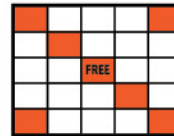

Triple Bingo

Block of 9

Crazy Bow Tie

LUCKY JACKPOT

Pink	Lucky "L"	\$100	
	Blackout	Posted Jackpot	
	(by designated #)		
	Consolation	\$300	

Lucky "L"

Blackout

REGULAR GAMES 4-5

Game #	Border		Level I	Level II
Game 4 (Orange)	Vertical & Horizontal		\$300	\$600
Game 5 (Red)	1 Hardway/1 Easy Way		\$300	\$600

Vertical/Horizontal

1 Hardway/1 Easy Way

HOUSE DRAWINGS

4-CORNER JACKPOT

Blue	Blackout (by designated #)	Posted Jackpot	
	Consolation	\$300	

Blackout

REGULAR GAMES 6-8

Game #	Border		Level I	Level II
Game 6 (Brown)	Double Bingo (Corners Count)		\$300	\$600
Game 7 (Olive)	Crazy Letter "T"		\$300	\$600
Game 8 (Aqua)	Two Straight Lines		\$300	\$600

Double Bingo

Crazy Letter "T"

Two Straight Lines

PICK 8 JACKPOT

Bingo in 20#s or Less	Posted Jackpot	
Consolation	\$300	

Pick 8

DOUBLE TAKE JACKPOT

Orange MII	Blackout	Posted Jackpot	
Green MII	by designated#		
Pink MIII	Consolation	\$300	