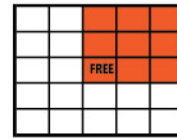

MATINEE BINGO LINEUP

MATINEE I - 9:30AM / MATINEE II - 11:45AM / MATINEE III - 2PM
 MATINEE III DAUBER'S CHANCE: LEVEL I - \$100 / LEVEL II - \$200

REGULAR GAMES 1-3

(No MP Games 1-2)

Game #	Border		Level I	Level II
Game 1 (Green)	Triple Bingo		\$300	\$600
Game 2 (Purple)	Block of 9		\$300	\$600
Game 3 (Grey)	Crazy Bow Tie		\$300	\$600

Triple Bingo

Block of 9

Crazy Bow Tie

LUCKY JACKPOT

Pink	Lucky "L"	\$100	
	Blackout	Posted Jackpot	
	(by designated #)		
	Consolation	\$300	

Lucky "L"

Blackout

REGULAR GAMES 4-5

Game #	Border		Level I	Level II
Game 4 (Orange)	Vertical & Horizontal		\$300	\$600
Game 5 (Red)	1 Hardway/1 Easy Way		\$300	\$600

Vertical/Horizontal

1 Hardway/1 Easy Way

HOUSE DRAWINGS

4-CORNER JACKPOT

Blue	Blackout (by designated #)	Posted Jackpot	
	Consolation	\$300	