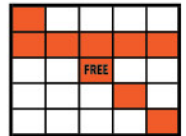

Game #	Border		Level I	Level II
Game 4 (Orange)	Vertical & Horizontal		\$300	\$600
Game 5 (Red)	1 Hardway/1 Easy Way		\$300	\$600

Vertical/Horizontal

1 Hardway/1 Easy Way

HOUSE DRAWINGS

4-CORNER JACKPOT

Blue	Blackout (by designated #)	Posted Jackpot	
	Consolation	\$300	

Blackout

REGULAR GAMES 6-8

Game #	Border		Level I	Level II
Game 6 (Brown)	Double Bingo (Corners Count)		\$300	\$600
Game 7 (Olive)	Crazy Letter "T"		\$300	\$600
Game 8 (Aqua)	Two Straight Lines		\$300	\$600

Double Bingo

Crazy Letter "T"

Two Straight Lines

PICK 8 JACKPOT

Bingo in 20#s or Less	Posted Jackpot	
Consolation	\$300	

Pick 8

DOUBLE TAKE JACKPOT

Orange MII	Blackout	Posted Jackpot	
Green MII	by designated#		
Pink MIII	Consolation	\$300	

Blackout

BONZAI TRADE-OFFS

Red MI	Blackout	\$2,500	
	(by designated #)		
Green MII	Blackout Consolation	\$300	
Purple MIII			

Blackout

REGULAR GAMES 9-10

Game #	Border		Level I	Level II
Game 9 (Yellow)	2 Hardway Bingos		\$300	\$600
Game 10 (Lime)	Letter "X"		\$300	\$600