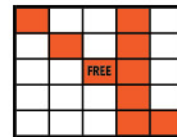

Triple Bingo

Block of 9

Crazy Bow Tie

LUCKY JACKPOT

Pink	Lucky "L"	\$100	
	Blackout	Posted Jackpot	
	(by designated #)		
	Consolation	\$300	

Lucky "L"

Blackout

REGULAR GAMES 4-5

Game #	Border		Level I	Level II
Game 4 (Orange)	Vertical & Horizontal		\$300	\$600
Game 5 (Red)	1 Hardway/1 Easy Way		\$300	\$600

Vertical/Horizontal

1 Hardway/1 Easy Way

HOUSE DRAWINGS

4-CORNER JACKPOT

Blue	Blackout (by designated #)	Posted Jackpot	
	Consolation	\$300	

Blackout

REGULAR GAMES 6-8

Game #	Border		Level I	Level II
Game 6 (Brown)	Double Bingo (Corners Count)		\$300	\$600
Game 7 (Olive)	Crazy Letter "T"		\$300	\$600
Game 8 (Aqua)	Two Straight Lines		\$300	\$600

Double Bingo

Crazy Letter "T"

Two Straight Lines

PICK 8 JACKPOT

Bingo in 20#s or Less	Posted Jackpot	
Consolation	\$300	

Pick 8

DOUBLE TAKE JACKPOT

Orange MII	Blackout	Posted Jackpot	
Green MII	by designated#		
Pink MIII	Consolation	\$300	