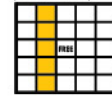

ADVANTAGE JACKPOT

Black	Triple Bingo	\$200
	Blackout (by designated #)	Posted Jackpot
	Blackout Consolation	\$500

PICK 8 JACKPOT

	Bingo in 20 #s or less	Posted Jackpot
	Consolation	\$1,000

SUPER JACKPOT

White	Double Bingo (Corners count)	\$100
	Inside Picture Frame	\$150
	Outside Picture Frame	\$250
	Blackout (by designated #)	Posted Jackpot
	Blackout Consolation	\$1,000

LATE GAME SPECIAL

Lime	Two Stamps	Level I	Level II
Green	Four Stamps	\$150	\$300
	Blackout	\$250	\$500
		\$650	\$1,199

BONZAI TRADE-OFFS

Blue	Blackout (by designated #)	\$5,000
	Blackout Consolation	\$750

Straight Lines (Corners Count)

Double Bingo (4 Corners Count)

Triple Bingo w/Wild #

Any 2 Straight Lines

Crazy 8 Pack

Blackout

Blackout

Sycuan 7