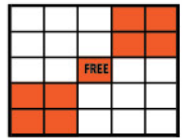

MATINEE BINGO LINEUP

MATINEE I - 9:30AM / MATINEE II - 11:45AM / MATINEE III - 2PM
 MATINEE III DAUBER'S CHANCE: LEVEL I - \$100 / LEVEL II - \$200

REGULAR GAMES 1-3

(No MP Games 1-2)

Game #	Border		Level I	Level II
Game 1 (Green)	Triple Bingo		\$300	\$600
Game 2 (Purple)	Block of 9		\$300	\$600
Game 3 (Grey)	Crazy Bow Tie		\$300	\$600

Triple Bingo

Block of 9

Crazy Bow Tie

LUCKY JACKPOT

Pink	Lucky "L"	\$100	
	Blackout	Posted Jackpot	
	(by designated #)		
	Consolation	\$300	

Lucky "L"

Blackout

REGULAR GAMES 4-5

Game #	Border		Level I	Level II
Game 4 (Orange)	Vertical & Horizontal		\$300	\$600
Game 5 (Red)	1 Hardway/1 Easy Way		\$300	\$600

Vertical/Horizontal

1 Hardway/1 Easy Way

HOUSE DRAWINGS

4-CORNER JACKPOT

Blue	Blackout (by designated #)	Posted Jackpot	
	Consolation	\$300	