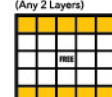

Straight Lines (Corners Count)

Double Bingo (4 Corners Count)

Triple Bingo w/Wild #

Any 2 Straight Lines

Crazy 8 Pack

Blackout

Blackout

Sycuan 7

2 Straight Lines

Giant Crazy Kite

Crazy Letter "L"

Layer Cake (Any 2 Layers)

Complete Layer Cake

Blackout

Indian Star

Blackout

Double Hardway Bingo

Letter "X"

Crazy Arrow

Vertical & Horizontal

Triple Bingo

Blackout

Circle 8

Double Bingo