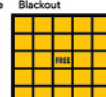

Straight Lines (Corners Count)

Double Bingo (4 Corners Count)

Triple Bingo w/Wild #

Any 2 Straight Lines

Crazy 8 Pack

Blackout

Blackout

Sycuan 7

2 Straight Lines

Giant Crazy Kite

Crazy Letter "L"

Layer Cake (Any 2 Layers)

Complete Layer Cake

Blackout

Indian Star

Blackout

Double Hardway Bingo

Letter "X"

Crazy Arrow

Vertical & Horizontal

Triple Bingo

Blackout

Circle 8

Double Bingo