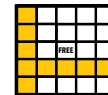

Straight Lines (Corners Count)

Double Bingo (4 Corners Count)

Triple Bingo w/Wild #

Any 2 Straight Lines

Crazy 8 Pack

Blackout

Blackout

Sycuan 7

2 Straight Lines

Giant Crazy Kite

Crazy Letter "L"

Layer Cake (Any 2 Layers)

Complete Layer Cake

Blackout

Indian Star

Blackout

Double Hardway Bingo

Letter "X"

Crazy Arrow

Vertical & Horizontal

Triple Bingo

Blackout

Circle 8

Double Bingo