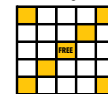

Straight Lines (Corners Count)

Double Bingo (4 Corners Count)

Triple Bingo w/Wild #

Any 2 Straight Lines

Crazy 8 Pack

Blackout

Blackout

Sycuan 7

Double Hardway Bingo

Letter "X"

Crazy Arrow

Vertical & Horizontal

Triple Bingo

Blackout

Circle 8

Double Bingo