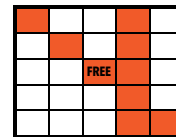

Triple Bingo

Block of 9

Crazy Bow Tie

LUCKY JACKPOT

Pink	Lucky "L"	\$100	
	Blackout (by designated #)	Posted Jackpot	
	Consolation	\$300	

Lucky "L"

Blackout

REGULAR GAMES 4-5

Game #	Border	Level I	Level II
Game 4 (Orange)	Vertical & Horizontal	\$300	\$600
Game 5 (Red)	1 Hardway/1 Easy Way	\$300	\$600

Vertical/Horizontal

1 Hardway/1 Easy Way

HOUSE DRAWINGS

4-CORNER JACKPOT

Blue	Blackout (by designated #)	Posted Jackpot
	Consolation	\$300

Blackout

REGULAR GAMES 6-8

Game #	Border	Level I	Level II
Game 6 (Brown)	Double Bingo (Corners Count)	\$300	\$600
Game 7 (Olive)	Crazy Letter "T"	\$300	\$600
Game 8 (Aqua)	Two Straight Lines	\$300	\$600