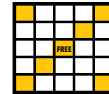

REGULAR GAMES 9-10

Game 9 (Tan)	Diagonal w/Opposite Stamp	Level I	Level II	Level III
Game 10 (Green)	Crazy Letter "T"	\$1,000	\$1,199	\$1,800
		\$1,000	\$1,199	\$1,800

Completion Game at the end of Evening Session.

Straight Lines (Corners Count)

Double Bingo (4 Corners Count)

Triple Bingo w/Wild #

Any 2 Straight Lines

Crazy 8 Pack

Blackout

Blackout

Sycuan 7