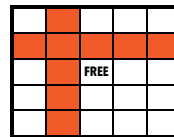

MATINEE BINGO LINEUP

MATINEE I - 9:30AM / MATINEE II - 11:45AM / MATINEE III - 2PM
 MATINEE III DAUBER'S CHANCE: LEVEL I - \$100 / LEVEL II - \$200

REGULAR GAMES 1-3

(No MP Games 1-2)

Game # Border		Level I	Level II
Game 1 (Green)	Triple Bingo	\$300	\$600
Game 2 (Purple)	Block of 9	\$300	\$600
Game 3 (Grey) 	Crazy Bow Tie	\$300	\$600

Triple Bingo

Block of 9

Crazy Bow Tie

LUCKY JACKPOT

Pink	Lucky "L"	\$100	
	Blackout (by designated #)	Posted Jackpot	
	Consolation	\$300	

Lucky "L"

Blackout

REGULAR GAMES 4-5

Game #	Border	Level I	Level II
Game 4 (Orange)	Vertical & Horizontal	\$300	\$600
Game 5 (Red)	1 Hardway/1 Easy Way	\$300	\$600

Vertical/Horizontal

1 Hardway/1 Easy Way

HOUSE DRAWINGS

4-CORNER JACKPOT

Blue	Blackout (by designated #)	Posted Jackpot
	Consolation	\$300

Blackout

REGULAR GAMES 6-8

Game #	Border	Level I	Level II
Game 6 (Brown)	Double Bingo (Corners Count)	\$300	\$600
Game 7 (Olive)	Crazy Letter "T"	\$300	\$600
Game 8 (Aqua)	Two Straight Lines	\$300	\$600