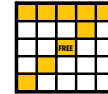

Straight Lines (Corners Count)

Double Bingo (4 Corners Count)

Triple Bingo w/Wild #

Any 2 Straight Lines

Crazy 8 Pack

Blackout

Blackout

Sycuan 7