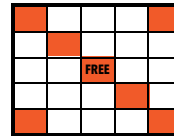

Triple Bingo

Block of 9

Crazy Bow Tie

LUCKY JACKPOT

Pink	Lucky "L"	\$100	
	Blackout (by designated #)	Posted Jackpot	
	Consolation	\$300	

Lucky "L"

Blackout

REGULAR GAMES 4-5

Game #	Border	Level I	Level II
Game 4 (Orange)	Vertical & Horizontal	\$300	\$600
Game 5 (Red)	1 Hardway/1 Easy Way	\$300	\$600

Vertical/Horizontal

1 Hardway/1 Easy Way

HOUSE DRAWINGS

4-CORNER JACKPOT

Blue	Blackout (by designated #)	Posted Jackpot
	Consolation	\$300

Blackout

REGULAR GAMES 6-8

Game #	Border	Level I	Level II
Game 6 (Brown)	Double Bingo (Corners Count)	\$300	\$600
Game 7 (Olive)	Crazy Letter "T"	\$300	\$600
Game 8 (Aqua)	Two Straight Lines	\$300	\$600

Double Bingo

Crazy Letter "T"

Two Straight Lines

PICK 8 JACKPOT

Bingo in 20#s or Less	Posted Jackpot
Consolation	\$300

Pick 8

DOUBLE TAKE JACKPOT

Orange MII	Blackout	Posted Jackpot
Green MIII	by designated #	
Pink MIII	Consolation	\$300