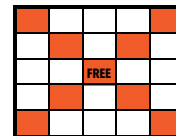

Double Bingo

Crazy Letter "T"

Two Straight Lines

PICK 8 JACKPOT

Bingo in 20#s or Less	Posted Jackpot
Consolation	\$300

Pick 8

DOUBLE TAKE JACKPOT

Orange MII	Blackout	Posted Jackpot
Green MIII	by designated #	
Pink MIII	Consolation	\$300

Blackout

BONZAI TRADE-OFFS

Red MI	Blackout (by designated #)	\$2,500
Green MII	Blackout Consolation	\$300
Purple MIII		

Blackout

REGULAR GAMES 9-10

Game #	Border	Level I	Level II
Game 9 (Yellow)	2 Hardway Bingos	\$300	\$600
Game 10 (Lime)	Letter "X"	\$300	\$600

2 Hardway Bingos

Letter "X"

Completion Game at the end of Matinee II

EVENING BINGO LINEUP

EVENING SESSION 6PM

REGULAR GAME PAYOUTS: LEVEL I - \$1,000 / LEVEL II - \$1,199 / LEVEL III - \$1,800

WARM-UPS \$4 (PAPER 6-ON 5UP) \$5 (15 ELECTRONIC CARDS)

Game 1 (Blue)	Straight Line (corners count)	\$100
Game 2 (Orange)	Straight Line (corners count)	\$100
Game 3 (Green)	Straight Line (corners count)	\$100
Game 4 (Yellow)	Straight Line (corners count)	\$100
Game 5 (Pink)	Double Bingo (corners count)	\$200