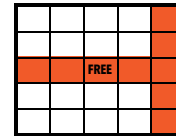

Game #	Border	Level I	Level II
Game 4 (Orange)	Vertical & Horizontal	\$300	\$600
Game 5 (Red)	1 Hardway/1 Easy Way	\$300	\$600

Vertical/Horizontal

1 Hardway/1 Easy Way

HOUSE DRAWINGS

4-CORNER JACKPOT

Blue	Blackout (by designated #)	Posted Jackpot
	Consolation	\$300

Blackout

REGULAR GAMES 6-8

Game #	Border	Level I	Level II
Game 6 (Brown)	Double Bingo (Corners Count)	\$300	\$600
Game 7 (Olive)	Crazy Letter "T"	\$300	\$600
Game 8 (Aqua)	Two Straight Lines	\$300	\$600

Double Bingo

Crazy Letter "T"

Two Straight Lines

PICK 8 JACKPOT

Bingo in 20#s or Less	Posted Jackpot
Consolation	\$300

Pick 8

DOUBLE TAKE JACKPOT

Orange MII	Blackout	Posted Jackpot
Green MIII	by designated #	
Pink MIII	Consolation	\$300