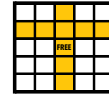

2 Straight Lines