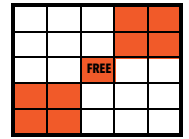

MATINEE BINGO LINEUP

MATINEE I - 9:30AM / MATINEE II - 11:45AM / MATINEE III - 2PM
 MATINEE III DAUBER'S CHANCE: LEVEL I - \$100 / LEVEL II - \$200

REGULAR GAMES 1-3

(No MP Games 1-2)

Game # Border		Level I	Level II
Game 1 (Green)	Triple Bingo	\$300	\$600
Game 2 (Purple)	Block of 9	\$300	\$600
Game 3 (Grey) 	Crazy Bow Tie	\$300	\$600

Triple Bingo

Block of 9

Crazy Bow Tie

LUCKY JACKPOT

Pink	Lucky "L"	\$100	
	Blackout (by designated #)	Posted Jackpot	
	Consolation	\$300	

Lucky "L"

Blackout

REGULAR GAMES 4-5

Game #	Border	Level I	Level II
Game 4 (Orange)	Vertical & Horizontal	\$300	\$600
Game 5 (Red)	1 Hardway/1 Easy Way	\$300	\$600

Vertical/Horizontal

1 Hardway/1 Easy Way

HOUSE DRAWINGS

4-CORNER JACKPOT

Blue	Blackout (by designated #)	Posted Jackpot
	Consolation	\$300