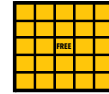

Straight Lines (Corners Count)

Double Bingo (4 Corners Count)

Triple Bingo w/Wild #

Any 2 Straight Lines

Crazy 8 Pack

Blackout

Blackout

Sycuan 7

2 Straight Lines

Giant Crazy Kite

Crazy Letter "L"

Layer Cake (Any 2 Layers)

Complete Layer Cake

Blackout

Indian Star

Blackout

Double Hardway Bingo

Letter "X"

Crazy Arrow

Vertical & Horizontal

Triple Bingo

Blackout

Circle 8

Double Bingo