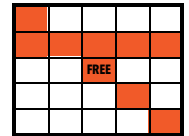

Game #	Border	Level I	Level II
Game 4 (Orange)	Vertical & Horizontal	\$300	\$600
Game 5 (Red)	1 Hardway/1 Easy Way	\$300	\$600

Vertical/Horizontal

1 Hardway/1 Easy Way

HOUSE DRAWINGS

4-CORNER JACKPOT

Blue	Blackout (by designated #)	Posted Jackpot
	Consolation	\$300

Blackout

REGULAR GAMES 6-8

Game #	Border	Level I	Level II
Game 6 (Brown)	Double Bingo (Corners Count)	\$300	\$600
Game 7 (Olive)	Crazy Letter "T"	\$300	\$600
Game 8 (Aqua)	Two Straight Lines	\$300	\$600

Double Bingo

Crazy Letter "T"

Two Straight Lines

PICK 8 JACKPOT

Bingo in 20#s or Less	Posted Jackpot
Consolation	\$300

Pick 8

DOUBLE TAKE JACKPOT

Orange MII	Blackout	Posted Jackpot
Green MIII	by designated #	
Pink MIII	Consolation	\$300