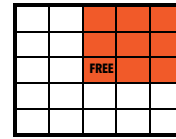

MATINEE BINGO LINEUP

MATINEE I - 9:30AM / MATINEE II - 11:45AM / MATINEE III - 2PM
 MATINEE III DAUBER'S CHANCE: LEVEL I - \$100 / LEVEL II - \$200

REGULAR GAMES 1-3

(No MP Games 1-2)

Game # Border		Level I	Level II
Game 1 (Green)	Triple Bingo	\$300	\$600
Game 2 (Purple)	Block of 9	\$300	\$600
Game 3 (Grey) 	Crazy Bow Tie	\$300	\$600

Triple Bingo

Block of 9

Crazy Bow Tie

LUCKY JACKPOT

Pink	Lucky "L"	\$100	
	Blackout (by designated #)	Posted Jackpot	
	Consolation	\$300	

Lucky "L"

Blackout

REGULAR GAMES 4-5

Game #	Border	Level I	Level II
Game 4 (Orange)	Vertical & Horizontal	\$300	\$600
Game 5 (Red)	1 Hardway/1 Easy Way	\$300	\$600

Vertical/Horizontal

1 Hardway/1 Easy Way

HOUSE DRAWINGS

4-CORNER JACKPOT

Blue	Blackout (by designated #)	Posted Jackpot
	Consolation	\$300