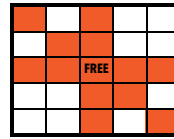

MATINEE BINGO LINEUP

MATINEE I - 9:30AM / MATINEE II - 11:45AM / MATINEE III - 2PM
 MATINEE III DAUBER'S CHANCE: LEVEL I - \$100 / LEVEL II - \$200

REGULAR GAMES 1-3

(No MP Games 1-2)

Game # Border		Level I	Level II
Game 1 (Green)	Triple Bingo	\$300	\$600
Game 2 (Purple)	Block of 9	\$300	\$600
Game 3 (Grey) 	Crazy Bow Tie	\$300	\$600

Triple Bingo

Block of 9

Crazy Bow Tie

LUCKY JACKPOT

Pink	Lucky "L"	\$100	
	Blackout (by designated #)	Posted Jackpot	
	Consolation	\$300	

Lucky "L"

Blackout

REGULAR GAMES 4-5

Game #	Border	Level I	Level II
Game 4 (Orange)	Vertical & Horizontal	\$300	\$600
Game 5 (Red)	1 Hardway/1 Easy Way	\$300	\$600

Vertical/Horizontal

1 Hardway/1 Easy Way

HOUSE DRAWINGS

4-CORNER JACKPOT

Blue	Blackout (by designated #)	Posted Jackpot
	Consolation	\$300