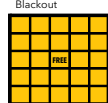

Game 1 (Blue)	Straight Line (corners count)	\$100
Game 2 (Orange)	Straight Line (corners count)	\$100
Game 3 (Green)	Straight Line (corners count)	\$100
Game 4 (Yellow)	Straight Line (corners count)	\$100
Game 5 (Pink)	Double Bingo (corners count)	\$200

Straight Lines (Corners Count)

Double Bingo (4 Corners Count)

Triple Bingo w/Wild #

Any 2 Straight Lines

Crazy 8 Pack

Blackout

Blackout

Sycuan 7

2 Straight Lines

Giant Crazy Kite

Crazy Letter "L"

Layer Cake (Any 2 Layers)

Complete Layer Cake

Blackout

Indian Star

Blackout

Double Hardway Bingo

Letter "X"

Crazy Arrow

Vertical & Horizontal

Triple Bingo

Blackout

Circle 8

Double Bingo