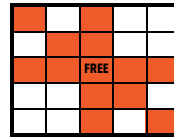

MATINEE BINGO LINEUP

MATINEE I - 9:30AM / MATINEE II - 11:45AM / MATINEE III - 2PM
 MATINEE III DAUBER'S CHANCE: LEVEL I - \$100 / LEVEL II - \$200

REGULAR GAMES 1-3

(No MP Games 1-2)

Game # Border		Level I	Level II
Game 1 (Green)	Triple Bingo	\$300	\$600
Game 2 (Purple)	Block of 9	\$300	\$600
Game 3 (Grey) 	Crazy Bow Tie	\$300	\$600

Triple Bingo

Block of 9

Crazy Bow Tie

LUCKY JACKPOT

Pink	Lucky "L"	\$100	
	Blackout (by designated #)	Posted Jackpot	
	Consolation	\$300	

Lucky "L"

Blackout

REGULAR GAMES 4-5

Game #		Level I	Level II
Game 4 (Orange)	Vertical & Horizontal	\$300	\$600
Game 5 (Red)	1 Hardway/1 Easy Way	\$300	\$600

Vertical/Horizontal

1 Hardway/1 Easy Way

HOUSE DRAWINGS

4-CORNER JACKPOT

Blue	Blackout (by designated #)	Posted Jackpot
	Consolation	\$300