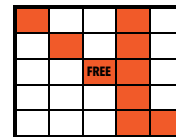

Triple Bingo

Block of 9

Crazy Bow Tie

LUCKY JACKPOT

Pink	Lucky "L"	\$100	
	Blackout (by designated #)	Posted Jackpot	
	Consolation	\$300	

Lucky "L"

Blackout

REGULAR GAMES 4-5

Game #		Level I	Level II
Game 4 (Orange)	Vertical & Horizontal	\$300	\$600
Game 5 (Red)	1 Hardway/1 Easy Way	\$300	\$600

Vertical/Horizontal

1 Hardway/1 Easy Way

HOUSE DRAWINGS

4-CORNER JACKPOT

Blue	Blackout (by designated #)	Posted Jackpot
	Consolation	\$300

Blackout

REGULAR GAMES 6-8

Game #		Level I	Level II
Game 6 (Brown)	Double Bingo (Corners Count)	\$300	\$600
Game 7 (Olive)	Crazy Letter "T"	\$300	\$600
Game 8 (Aqua)	Two Straight Lines	\$300	\$600

Double Bingo