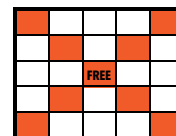

Crazy Letter "T"

Two Straight Lines

PICK 8 JACKPOT

Bingo in 20#s or Less	Posted Jackpot
Consolation	\$300

Pick 8

DOUBLE TAKE JACKPOT

Orange MII	Blackout	Posted Jackpot
Green MIII	by designated#	
Pink MIII	Consolation	\$300

Blackout

BONZAI TRADE-OFFS

Red MI	Blackout (by designated #)	\$2,500
Green MII	Blackout Consolation	\$300
Purple MIII		

Blackout

REGULAR GAMES 9-10

Game #		Level I	Level II
Game 9 (Yellow)	2 Hardway Bingos	\$300	\$600
Game 10 (Lime)	Letter "X"	\$300	\$600

2 Hardway Bingos

Letter "X"

Completion Game at the end of Matinee III

EVENING BINGO LINEUP

EVENING SESSION 6PM

REGULAR GAME PAYOUTS: LEVEL I - \$1,000 / LEVEL II - \$1,199 / LEVEL III - \$1,800

WARM-UPS \$4 (PAPER 6-ON 5UP) \$15 (15 ELECTRONIC CARDS)

Game 1 (Blue)	Straight Line (corners count)	\$100
Game 2 (Orange)	Straight Line (corners count)	\$100
Game 3 (Green)	Straight Line (corners count)	\$100
Game 4 (Yellow)	Straight Line (corners count)	\$100
Game 5 (Pink)	Double Bingo (corners count)	\$200