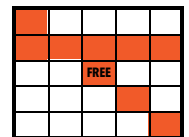

Game #		Level I	Level II
Game 4 (Orange)	Vertical & Horizontal	\$300	\$600
Game 5 (Red)	1 Hardway/1 Easy Way	\$300	\$600

Vertical/Horizontal

1 Hardway/1 Easy Way

HOUSE DRAWINGS

4-CORNER JACKPOT

Blue	Blackout (by designated #)	Posted Jackpot
	Consolation	\$300

Blackout

REGULAR GAMES 6-8

Game #		Level I	Level II
Game 6 (Brown)	Double Bingo (Corners Count)	\$300	\$600
Game 7 (Olive)	Crazy Letter "T"	\$300	\$600
Game 8 (Aqua)	Two Straight Lines	\$300	\$600

Double Bingo

Crazy Letter "T"

Two Straight Lines

PICK 8 JACKPOT

Bingo in 20#s or Less	Posted Jackpot
Consolation	\$300

Pick 8

DOUBLE TAKE JACKPOT

Orange MII	Blackout	Posted Jackpot
Green MIII	by designated#	
Pink MIII	Consolation	\$300