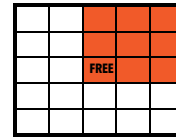

MATINEE BINGO LINEUP

MATINEE I - 9:30AM / MATINEE II - 11:45AM / MATINEE III - 2PM
 MATINEE III DAUBER'S CHANCE: LEVEL I - \$100 / LEVEL II - \$200

REGULAR GAMES 1-3

(No MP Games 1-2)

Game # Border		Level I	Level II
Game 1 (Green)	Triple Bingo	\$300	\$600
Game 2 (Purple)	Block of 9	\$300	\$600
Game 3 (Grey) 	Crazy Bow Tie	\$300	\$600

Triple Bingo

Block of 9

Crazy Bow Tie

LUCKY JACKPOT

Pink	Lucky "L"	\$100	
	Blackout (by designated #)	Posted Jackpot	
	Consolation	\$300	

Lucky "L"

Blackout

REGULAR GAMES 4-5

Game #		Level I	Level II
Game 4 (Orange)	Vertical & Horizontal	\$300	\$600
Game 5 (Red)	1 Hardway/1 Easy Way	\$300	\$600

Vertical/Horizontal

1 Hardway/1 Easy Way

HOUSE DRAWINGS

4-CORNER JACKPOT

Blue	Blackout (by designated #)	Posted Jackpot
	Consolation	\$300