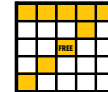

Straight Lines (Corners Count)

Double Bingo (4 Corners Count)

Triple Bingo w/Wild #

Any 2 Straight Lines

Crazy 8 Pack

Blackout

Blackout

Sycuan 7