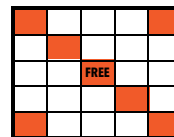

Triple Bingo

Block of 9

Crazy Bow Tie

LUCKY JACKPOT

Pink	Lucky "L"	\$100	
	Blackout (by designated #)	Posted Jackpot	
	Consolation	\$300	

Lucky "L"

Blackout

REGULAR GAMES 4-5

Game #		Level I	Level II
Game 4 (Orange)	Vertical & Horizontal	\$300	\$600
Game 5 (Red)	1 Hardway/1 Easy Way	\$300	\$600

Vertical/Horizontal

1 Hardway/1 Easy Way

HOUSE DRAWINGS

4-CORNER JACKPOT

Blue	Blackout (by designated #)	Posted Jackpot
	Consolation	\$300

Blackout

REGULAR GAMES 6-8

Game #		Level I	Level II
Game 6 (Brown)	Double Bingo (Corners Count)	\$300	\$600
Game 7 (Olive)	Crazy Letter "T"	\$300	\$600
Game 8 (Aqua)	Two Straight Lines	\$300	\$600

Double Bingo

Crazy Letter "T"

Two Straight Lines

PICK 8 JACKPOT

Bingo in 20#s or Less	Posted Jackpot
Consolation	\$300

Pick 8

DOUBLE TAKE JACKPOT

Orange MII	Blackout	Posted Jackpot
Green MIII	by designated#	
Pink MIII	Consolation	\$300