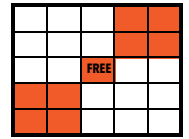

MATINEE BINGO LINEUP

MATINEE I - 9:30AM / MATINEE II - 11:45AM / MATINEE III - 2PM
 MATINEE III DAUBER'S CHANCE: LEVEL I - \$100 / LEVEL II - \$200

REGULAR GAMES 1-3

(No MP Games 1-2)

Game # Border		Level I	Level II
Game 1 (Green)	Triple Bingo	\$300	\$600
Game 2 (Purple)	Block of 9	\$300	\$600
Game 3 (Grey) 	Crazy Bow Tie	\$300	\$600

Triple Bingo

Block of 9

Crazy Bow Tie

LUCKY JACKPOT

Pink	Lucky "L"	\$100	
	Blackout (by designated #)	Posted Jackpot	
	Consolation	\$300	

Lucky "L"

Blackout

REGULAR GAMES 4-5

Game #		Level I	Level II
Game 4 (Orange)	Vertical & Horizontal	\$300	\$600
Game 5 (Red)	1 Hardway/1 Easy Way	\$300	\$600

Vertical/Horizontal

1 Hardway/1 Easy Way

HOUSE DRAWINGS

4-CORNER JACKPOT

Blue	Blackout (by designated #)	Posted Jackpot
	Consolation	\$300