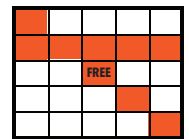

Vertical/Horizontal

1 Hardway/1 Easy Way

HOUSE DRAWINGS

4-CORNER JACKPOT (6-on)

| | | | |
|------|----------------------------|----------------|--|
| Blue | Blackout (by designated #) | Posted Jackpot | |
| | Consolation | \$300 | |

Blackout

REGULAR GAMES 6-8 (6-on)

| Game # | Border | | Level I | Level II |
|----------------|------------------------------|--|---------|----------|
| Game 6 (Brown) | Double Bingo (Corners Count) | | \$300 | \$600 |
| Game 7 (Olive) | Crazy Letter "T" | | \$300 | \$600 |
| Game 8 (Aqua) | Two Straight Lines | | \$300 | \$600 |

Double Bingo

Crazy Letter "T"

Two Straight Lines

PICK 8 JACKPOT

| | | |
|-----------------------|----------------|--|
| Bingo in 20#s or Less | Posted Jackpot | |
| Consolation | \$300 | |

Pick 8

DOUBLE ACTION JACKPOT (1-on-1)