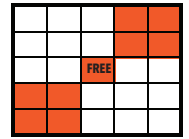

MATINEE BINGO LINEUP

MATINEE I - 9:30AM / MATINEE II - 11:45AM / MATINEE III - 2PM
 MATINEE III DAUBER'S CHANCE: LEVEL I - \$100 / LEVEL II - \$200

REGULAR GAMES 1-3 (6-on) (No MP Games 1-2)

| Game # | Border | | Level I | Level II |
|-----------------|---------------|--|---------|----------|
| Game 1 (Green) | Triple Bingo | | \$300 | \$600 |
| Game 2 (Purple) | Block of 9 | | \$300 | \$600 |
| Game 3 (Grey) | Crazy Bow Tie | | \$300 | \$600 |

Triple Bingo

Block of 9

Crazy Bow Tie

LUCKY JACKPOT (6-on)

| | | | |
|------|-------------------|----------------|--|
| Pink | Lucky "L" | \$100 | |
| | Blackout | Posted Jackpot | |
| | (by designated #) | | |
| | Consolation | \$300 | |

Lucky "L"

Blackout

REGULAR GAMES 4-5 (6-on)

| Game # | Border | | Level I | Level II |
|-----------------|-----------------------|--|---------|----------|
| Game 4 (Orange) | Vertical & Horizontal | | \$300 | \$600 |
| Game 5 (Red) | 1 Hardway/1 Easy Way | | \$300 | \$600 |