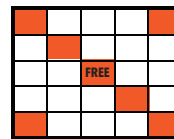

Lucky "L"

Blackout

REGULAR GAMES 4-5 (6-on)

| Game # | Border | | Level I | Level II |
|-----------------|-----------------------|--|---------|----------|
| Game 4 (Orange) | Vertical & Horizontal | | \$300 | \$600 |
| Game 5 (Red) | 1 Hardway/1 Easy Way | | \$300 | \$600 |

Vertical/Horizontal

1 Hardway/1 Easy Way

HOUSE DRAWINGS

4-CORNER JACKPOT (6-on)

| | | | |
|------|----------------------------|----------------|--|
| Blue | Blackout (by designated #) | Posted Jackpot | |
| | Consolation | \$300 | |

Blackout

REGULAR GAMES 6-8 (6-on)

| Game # | Border | | Level I | Level II |
|----------------|------------------------------|--|---------|----------|
| Game 6 (Brown) | Double Bingo (Corners Count) | | \$300 | \$600 |
| Game 7 (Olive) | Crazy Letter "T" | | \$300 | \$600 |
| Game 8 (Aqua) | Two Straight Lines | | \$300 | \$600 |

Double Bingo

Crazy Letter "T"

Two Straight Lines

PICK 8 JACKPOT

| | | |
|-----------------------|----------------|--|
| Bingo in 20#s or Less | Posted Jackpot | |
| Consolation | \$300 | |

Pick 8

DOUBLE ACTION JACKPOT (1-on-1)