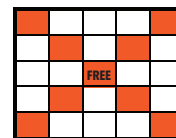

MATINEE BINGO LINEUP

MATINEE I - 9:30AM / MATINEE II - 11:45AM / MATINEE III - 2PM
MATINEE III DAUBER'S CHANCE: LEVEL I - $100 / LEVEL II - $200

REGULAR GAMES 1-3 (6-on) (No MP Games 1-2)

Game #	Border		Level I	Level II
Game 1 (Green)	Triple Bingo		$300	$600
Game 2 (Purple)	Block of 9		$300	$600
Game 3 (Grey)	Crazy Bow Tie		$300	$600

LUCKY JACKPOT (6-on)

Pink	Lucky "L"	$100	
	Blackout	Posted Jackpot	
	(by designated #)		
	Consolation	$300	

REGULAR GAMES 4-5 (6-on)

Game #	Border		Level I	Level II
Game 4 (Orange)	Vertical & Horizontal		$300	$600
Game 5 (Red)	1 Hardway/1 Easy Way		$300	$600

HOUSE DRAWINGS

4-CORNER JACKPOT (6-on)

Blue	Blackout (by designated #)	Posted Jackpot	
	Consolation	$300	

REGULAR GAMES 6-8 (6-on)

Game #	Border		Level I	Level II
Game 6 (Brown)	Double Bingo (Corners Count)		$300	$600
Game 7 (Olive)	Crazy Letter "T"		$300	$600
Game 8 (Aqua)	Two Straight Lines		$300	$600

PICK 8 JACKPOT

Bingo in 20#s or Less	Posted Jackpot	
Consolation	$300	

DOUBLE ACTION JACKPOT (1-on-1)

Orange MII	Blackout	Posted Jackpot	
Green MII	by designated#		
Pink MIII	Consolation	$300	

BONZAI TRADE-OFFS

Red MI	Blackout (by designated #)	$2,500
Green MII	Blackout Consolation	$300
Purple MIII		

REGULAR GAMES 9-10 (6-on)

Game #	Border		Level I	Level II
Game 9 (Yellow)	2 Hardway Bingos		$300	$600
Game 10 (Lime)	Letter "X"		$300	$600

Letter "X"

Completion Game at the end of Matinee III