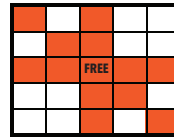

MATINEE BINGO LINEUP

MATINEE I - 9:30AM / MATINEE II - 11:45AM / MATINEE III - 2PM
 MATINEE III DAUBER'S CHANCE: LEVEL I - \$100 / LEVEL II - \$200

REGULAR GAMES 1-3 (6-on) (No MP Games 1-2)

| Game # | Border | | Level I | Level II |
|-----------------|---------------|--|---------|----------|
| Game 1 (Green) | Triple Bingo | | \$300 | \$600 |
| Game 2 (Purple) | Block of 9 | | \$300 | \$600 |
| Game 3 (Grey) | Crazy Bow Tie | | \$300 | \$600 |

Triple Bingo

Block of 9

Crazy Bow Tie

LUCKY JACKPOT (6-on)

| | | | |
|------|-------------------|----------------|--|
| Pink | Lucky "L" | \$100 | |
| | Blackout | Posted Jackpot | |
| | (by designated #) | | |
| | Consolation | \$300 | |

Lucky "L"

Blackout

REGULAR GAMES 4-5 (6-on)

| Game # | Border | | Level I | Level II |
|-----------------|-----------------------|--|---------|----------|
| Game 4 (Orange) | Vertical & Horizontal | | \$300 | \$600 |
| Game 5 (Red) | 1 Hardway/1 Easy Way | | \$300 | \$600 |